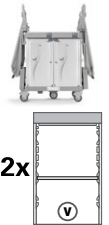

Magic Hotel 850S

Safety Hotel trolley, provided with doors opening system

Suggested for 8/10 rooms service - Sizes with closed bag holders: 115x58x151 cm - Bags not included

Technical information

code	notes	cm	L	pcs	kg	m ³
MH850S0T0VV0		↓ 177 → 58 ↓ 107	120+120	1	34,89	0,393

Component list

cod.	description	qty
R590856	Small shelf with aluminium inserts and lockable system	2 pcs
T59070412	Big Magic Hotel base, 91x52 cm, with ø 125 mm rubber wheels	1 pc
T590736	Central basket female/female connection with plugs	1 pc
T590737	Central basket male/female connection with plugs	1 pc
T590795	Bag holding plate	2 pcs
T590820	120 L foldable bag holder with bag holder hooks, 1 handle holder, screws and plugs	2 pcs
T690751	Asymmetric frame hooks-rails with screws	2 pcs
T690752	Symmetric frame rails-rails with screws	1 pc
T690773E	Fixed side panel, decorated with grey graphic, with screws and plugs	2 pcs
T690775E	Side door, decorated with grey graphics, opening to the right, with plugs and screws	1 pc
T690778E	Side door, decorated with grey graphics, opening to the left, with plugs and screws	1 pc
V050069	Set with 6 "T" plugs for asymmetric frame, light grey	2 pcs