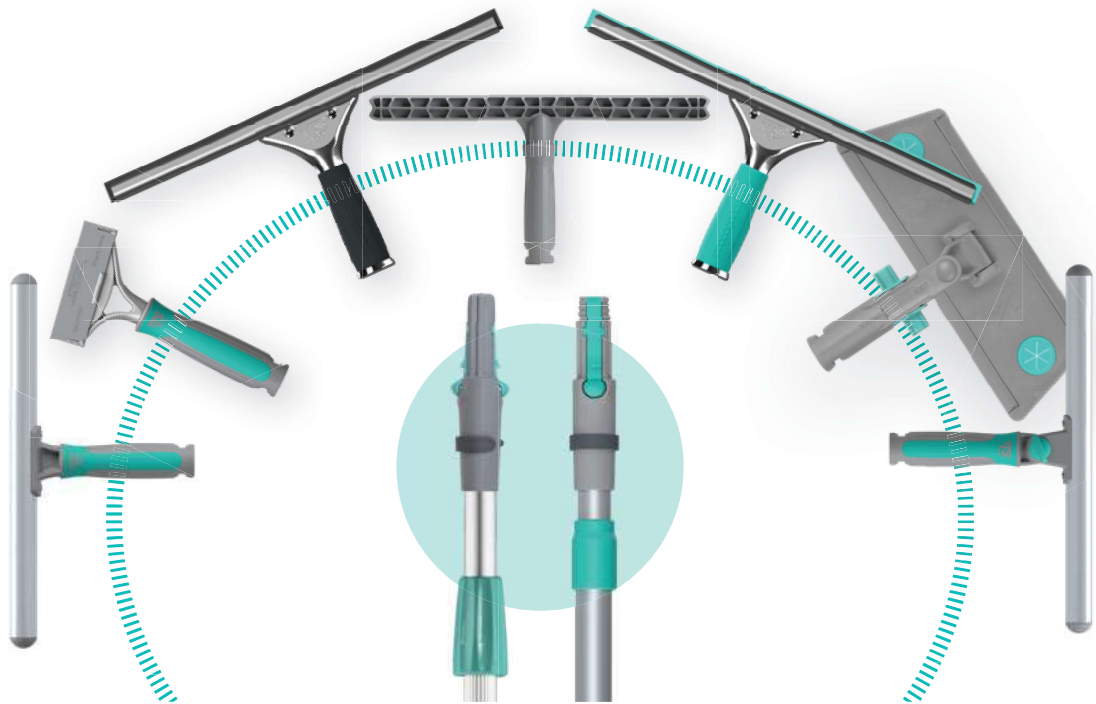

## Attaching tools quickly

*Each tool is equipped with italian thread and*  
**LAMPO JOINT**

**Lampo system reduces time and increases safety**, as it allows equipment to be instantly hooked to handles or poles, ensuring a firm attachment. The operator no longer has to pick up ladders or stools to reach high surfaces or fear accidental release during cleaning operations.

### LAMPO SYSTEM IS EVERYWHERE

With Lambo, you have a **complete range of professional cleaning tools** at your disposal: the **Jack** adapter allows you to **use one handle with the entire range of dusters, web brushes, glass cleaning tools and floor frames**. In addition, the **Plug** device allows you to **release the frames directly on the trolley**, without any contact with contaminated surfaces.

## Jack Angled overcomes limits and obstacles

The **Jack Angled** joint overcomes the limits imposed by fixed-angle equipment, allowing a **free choice of inclination by adjusting it easily and immediately.**

## **JACK ANGLED + TTS WINDOW SQUEEGEE**

The **inclination of the joint** is added to the **30° angle of the squeegees** allowing with the **15° clicks** to **easily reach the windows to be cleaned**, thus facilitating operations and getting around any .