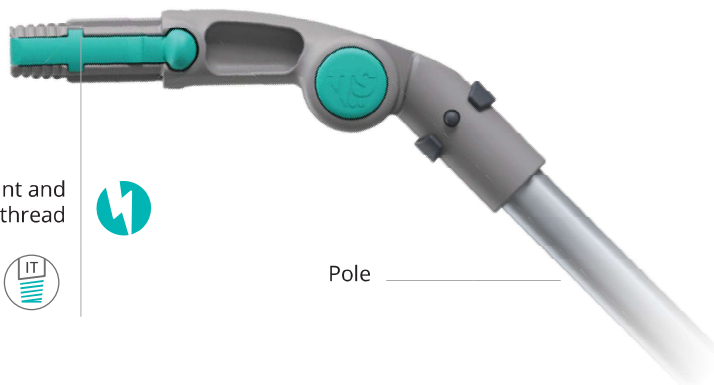

## Attaching tools quickly

*Each tool is equipped with italian thread and*  
**LAMPO JOINT**

**Lampo system reduces time and increases safety**, as it allows equipment to be instantly hooked to handles or poles, ensuring a firm attachment. The operator no longer has to pick up ladders or stools to reach high surfaces or fear accidental release during cleaning operations.

## Jack Angled overcomes limits and obstacles

The **Jack Angled** joint overcomes the limits imposed by fixed-angle equipment, allowing a **free choice of inclination by adjusting it easily and immediately.**

Available in **versions for handles  $\varnothing$  23 mm and poles  $\varnothing$  21 mm**, the operator is no longer forced to equip himself with tools with different working angles, thus increasing the costs involved, and is no longer forced to continually replace the tool in use, thus slowing down operations.

Lampo terminal adapter cone and American thread

Lampo joint and Italian thread

Pole