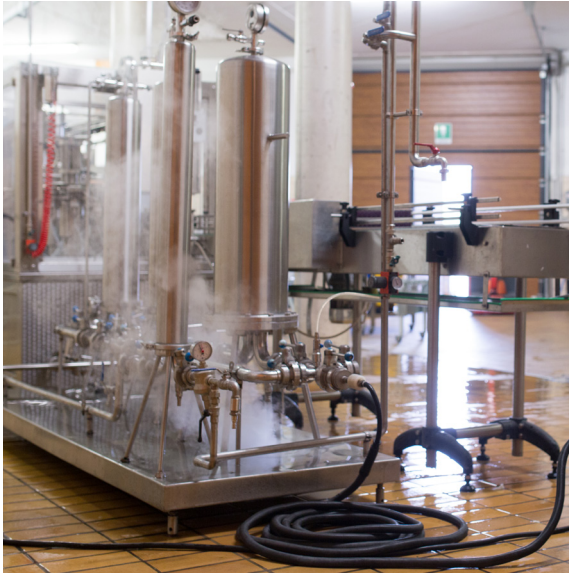

Bacchus Mini

3,75^{kW}

Bacchus Mini is a steam cleaner with stainless-steel body and boiler, able to deliver dry saturated steam at 165°C. All the functions of the unit can be managed through the electronic control panel.

- Display to visualize temperature and pressure levels, working hours and boiler cleaning signal
- Buttons and indicators for the complete control of the parameters of the steam cleaner

BACCHUS ACCESSORIES

Steam lance

Stainless-steel brush Ø28

Threaded stainless-steel brush Ø28

BOTTLING LINE
&
MICROFILTRATION
SYSTEMS

BARRELS

TANKS
& CASKS