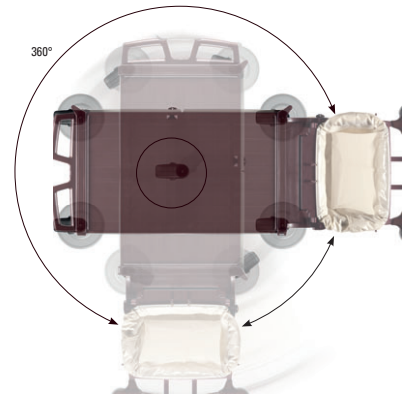

MAGIC_{art}

The art of being beautiful

MAGIC_{Art}

FEATURES

Wide door opening
Highest working comfort

120 L foldable bag holder
Saving space and handy

Fifth wheel - available on request
Easy to move even fully-loaded