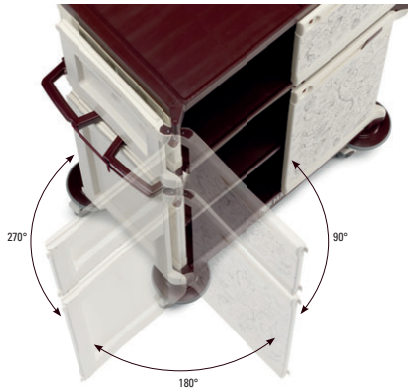

MAGIC_{art}

The art of being beautiful

MAGIC_{Art}

FEATURES

Wide door opening
Highest working comfort

120 L foldable bag holder
Saving space and handy

Fifth wheel - available on request
Easy to move even fully-loaded

CUSTOMIZING TROLLEYS

Let your imagination run wild!
With MagicArt you can personalize your trolley at most!

STANDARD GRAPHICS

MagicArt trolleys are delivered as standard with TTS graphics, Anthea and Kapok